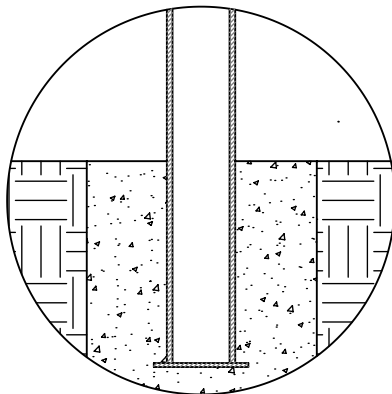

TYPE G
Ground Mount